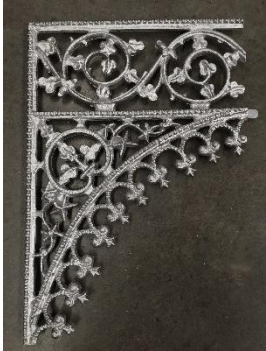

Canterbury Bell – Single Sided

Mill Finish

Corners: **\$26.00ea plus GST**

Frieze: **\$25.00ea plus GST**

Kensington – Double Sided

Mill Finish

Corners: **\$20.00ea plus GST**

Frieze: **\$18.00ea plus GST**

**Westminster Corner –
Double Sided**

\$29.00ea plus GST

Powder Coated White or Primrose

*** While Stocks Last ***

Clover – Double Sided

Mill Finish

Corners: \$75.00ea plus GST

Frieze: \$75.00ea plus GST

Birmingham – Double Sided

Mill Finish

Corners: \$35.00ea plus GST

Frieze: \$35.00ea plus GST

Factory Seconds

B30C – 100mm (sits on top of post)

Powder coated Black or

Monument