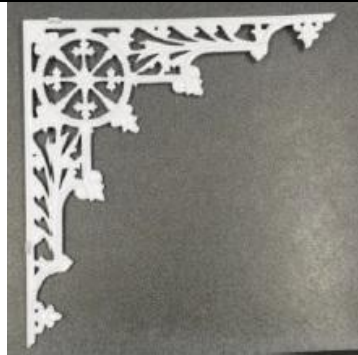

Westminster Corner

Mill Finish

- $29.00ea +GST