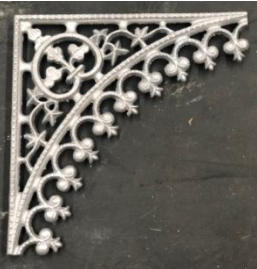

*** Standard colours only ***

Factory Seconds

B54A – 90mm or 100mm (sits on top of post)

Powder coated Black or Monument

\$40.00 ea plus GST

*** While Stocks Last ***

Factory Seconds

B30C – 100mm (sits on top of post)

Powder coated Black or Monument

\$32.00 ea plus GST

*** While Stocks Last ***

Westminster Corner – Double Sided

\$29.00ea plus GST

Powder Coated White or Primrose

* While Stocks Last *

Kensington – Double Sided

Mill Finish

Corners: **\$20.00ea plus GST**

Frieze: **\$18.00ea plus GST**

Small Clover – Single Sided

Mill Finish

Corners: **\$26.00ea plus GST**

Frieze: **\$25.00ea plus GST**

Barrington – Double Sided

Mill Finish - **\$25.00ea plus GST**

Powder Coated - **\$35.00ea plus GST**

* Standard Powder coat Colours Only *

Carnbrae Corner – Double Sided

Mill Finish - **\$55.00ea plus GST**

Powder Coated - **\$65.00ea plus GST**