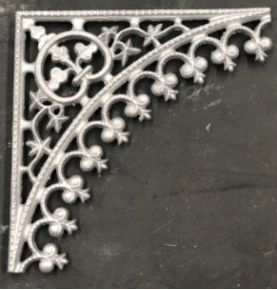

*** Standard colours only ***

Factory Seconds

B54A – 90mm or 100mm (sits on top of post)

Powder coated Black or Monument

\$40.00 ea plus GST

*** While Stocks Last ***

Factory Seconds

B30C – 100mm (sits on top of post)

Powder coated Black or Monument

\$32.00 ea plus GST

*** While Stocks Last ***

Black or White Factory Second Letterboxes.

← BRUNSWICK

\$140.00 ea plus GST

ROYAL PARK →

\$150.00 ea plus GST

Barrington – Double Sided

Mill Finish - **\$25.00ea plus GST**

Powder Coated - **\$35.00ea plus GST**

* Standard Powder coat Colours Only *

Canterbury Bell – Single Sided

Mill Finish

Corners: **\$26.00ea plus GST**

Frieze: **\$25.00ea plus GST**

Kensington – Double Sided

Mill Finish

Corners: **\$20.00ea plus GST**

Frieze: **\$18.00ea plus GST**

Small Clover – Single Sided

Mill Finish

Corners: **\$26.00ea plus GST**