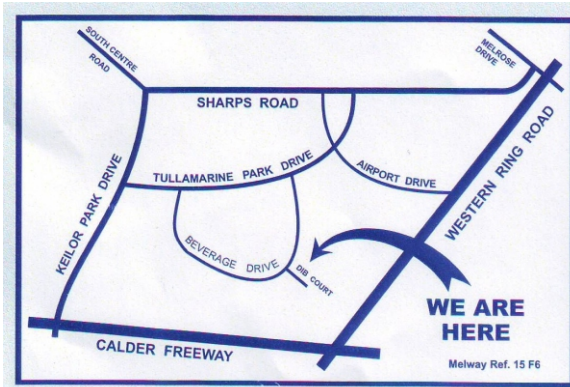

OTHER PRODUCTS AVAILABLE THROUGH:

VICTORIAN STEEL DESIGN

Head Office: 43 Beverage Drive
Tullamarine Vic 3043
Ph:(03) 9330 4466
Ph:(03) 9310 5788

Website: www.victoriansteeldesign.com.au
Email: Info@chatterton.com.au

CHATTERTON LACEWORK

Showroom: 43 Beverage Drive
Tullamarine Vic 3043
Ph: (03) 9330 4466
Fax: (03) 9310 5788

Trade Centre: 5 Dib Court
Tullamarine Vic 3043
Ph: (03) 9310 5777
Fax: (03) 9310 3133

LOCATION