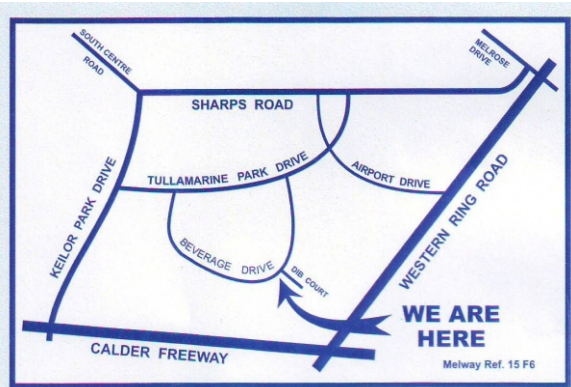

OTHER PRODUCTS AVAILABLE THROUGH:

VICTORIAN STEEL DESIGN

Head Office: 43 Beverage Drive
Tullamarine Vic 3043
Ph:(03) 9330 4466
Ph:(03) 9310 5788

Website: www.victoriansteeldesign.com.au
Email: Info@chatterton.com.au

CHATTERTON LACEWORK

Showroom: 43 Beverage Drive
Tullamarine Vic 3043
Ph: (03) 9330 4466
Fax: (03) 9310 5788

Trade Centre: 5 Dib Court
Tullamarine Vic 3043
Ph: (03) 9310 5777
Fax: (03) 9310 3133

LOCATION