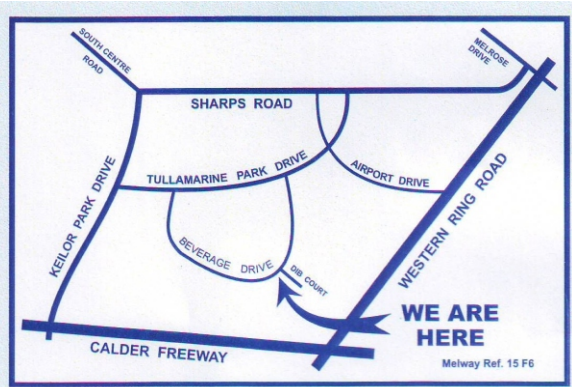

OTHER PRODUCTS AVAILABLE THROUGH:

VICTORIAN STEEL DESIGN

Head Office: 43 Beverage Drive
Tullamarine Vic 3043
Ph:(03) 9330 4466
Ph:(03) 9310 5788

Website: www.victoriansteeldesign.com.au
Email: Info@chatterton.com.au

CHATTERTON LACEWORK

Showroom: 43 Beverage Drive
Tullamarine Vic 3043
Ph: (03) 9330 4466
Fax: (03) 9310 5788

Trade Centre: 5 Dib Court
Tullamarine Vic 3043
Ph: (03) 9310 5777
Fax: (03) 9310 3133

LOCATION