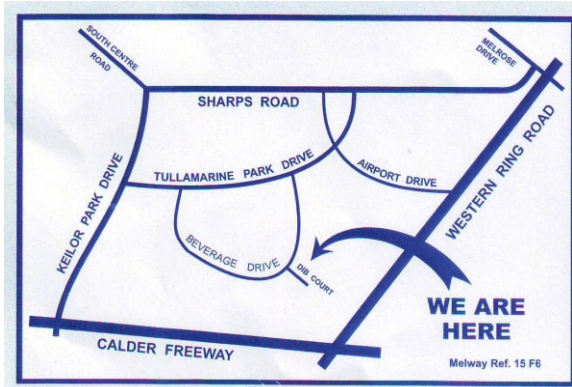

OTHER PRODUCTS AVAILABLE THROUGH:

VICTORIAN STEEL DESIGN

Head Office: 43 Beverage Drive
Tullamarine Vic 3043
Ph:(03) 9330 4466
Ph:(03) 9310 5788

Website: www.victoriansteeldesign.com.au
Email: Info@chatterton.com.au

CHATTERTON LACEWORK

Showroom: 43 Beverage Drive
Tullamarine Vic 3043
Ph: (03) 9330 4466
Fax: (03) 9310 5788

Trade Centre: 5 Dib Court
Tullamarine Vic 3043
Ph: (03) 9310 5777
Fax: (03) 9310 3133

LOCATION